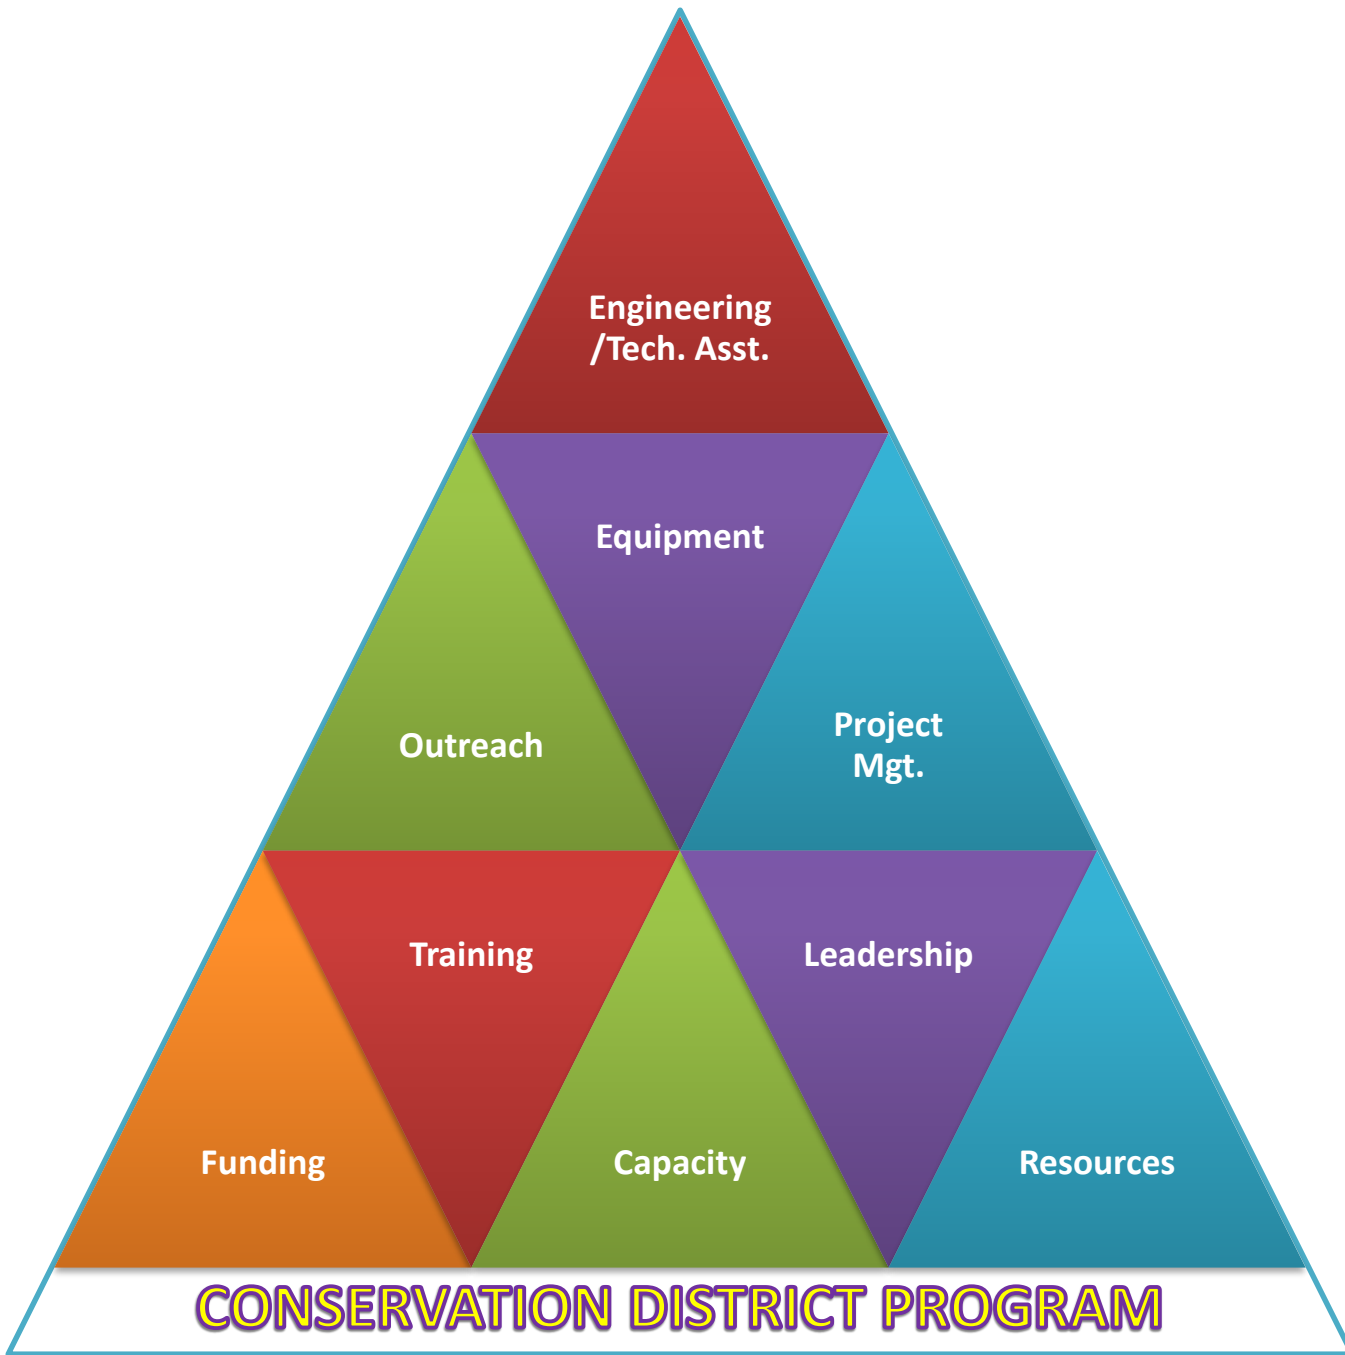

Filling Gaps and Maximizing our Program Reach by utilizing Resources from USC Partnerships

Cortland County SWCD

Amanda Barber and Jared Popoli

Outreach

Events and Media

Upper Susquehanna Coalition

577 likes • 657 followers

Message Liked Search

Equipment/Resources

AEM Database

AEM SELECT FARM - Cortland County

SELECT BY ATTRIBUTES

Farm Name	
Owner First Name	Owner Last Name
Operator First Name	Operator Last Name
023-	
Address	
Municipality	Zip

  Search Farms

SELECT A FARM AND CONTINUE

Post pounder/Fencing

Drone

Technical Asst./Engineering

Bleck Road Stabilization

Technical Asst./Engineering

Merrill's Creek Corridor Stabilization